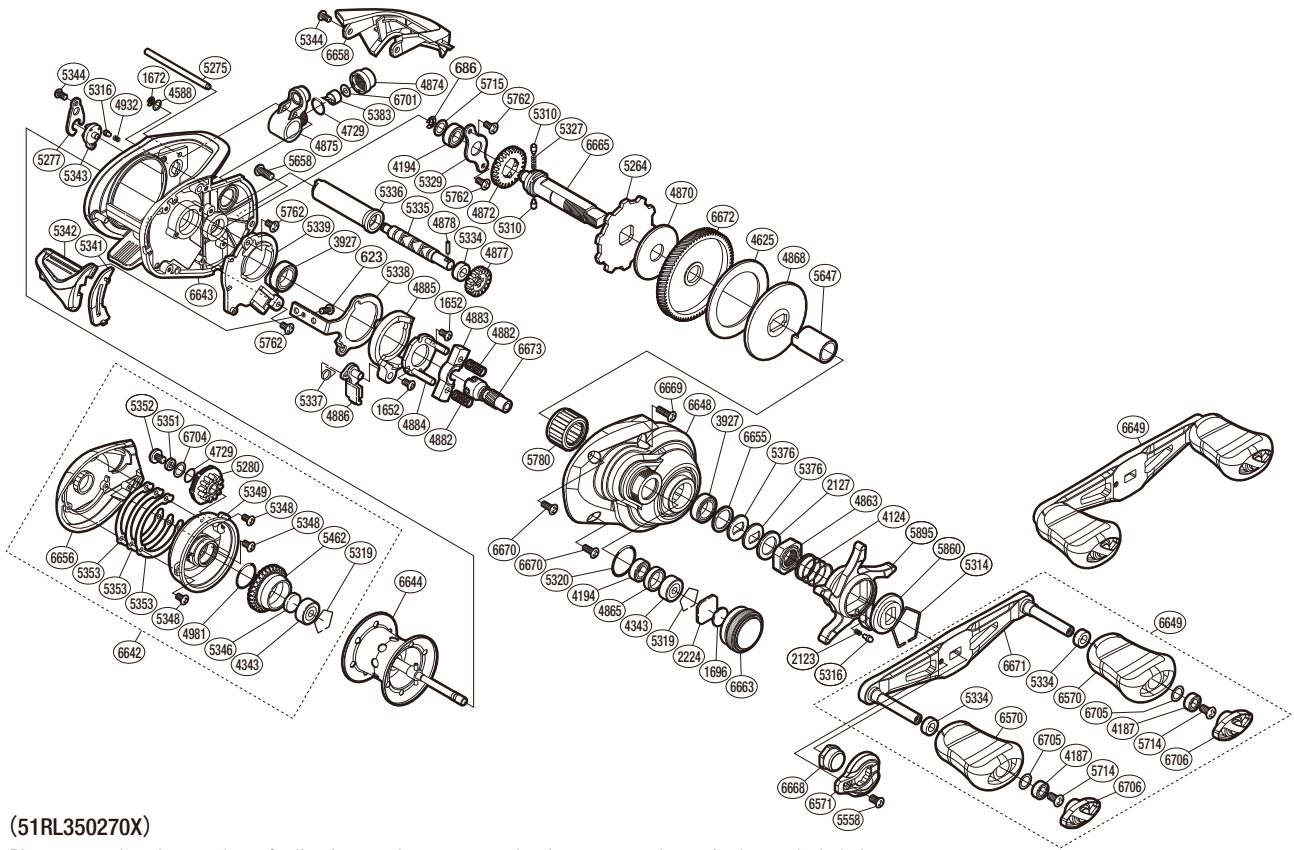

SHIMANO

CURADO MGL SA-RB

CUMGL70HGK

(51RL350270X)

Please note that the number of adjusting washers may not be the same as shown in the exploded views.
(Adjustment will vary with each individual product.)

Part No.	Description	Part No.	Description	Part No.	Description
BNT0623	Screw	BNT5264	Anti-Reverse Ratchet	BNT5658	Screw
BNT0686	E Lock	BNT5275	Stabilizer Bar	BNT5714	Screw
BNT1652	Screw	BNT5277	Cam Lever Retainer	BNT5715	Washer
BNT1672	E Lock	BNT5280	Brake Dial	BNT5762	Screw
BNT1696	Cast Control Spacer (B)	BNT5310	Idle Gear Pin	BNT5780	Roller Clutch Bearing
BNT2123	Click Spring	BNT5314	Click Plate Retainer	BNT5860	Star Drag Click Plate
BNT2127	Star Drag Spacer	BNT5316	Click Pin	BNT5895	Star Drag
BNT2224	Cast Control Spacer (A)	BNT5319	Bearing Retainer	BNT6570	Handle Knob
BNT3927	Ball Bearing	BNT5320	O Ring	BNT6571	Handle Nut Plate
BNT4124	Star Drag Spring	BNT5327	Idle Gear Spring	BNT6642	Left Side Plate Assembly
BNT4187	Ball Bearing	BNT5329	Drive Shaft Retainer	BNT6643	Frame Assembly
BNT4194	Ball Bearing	BNT5334	Bushing	BNT6644	Spool Assembly
BNT4343	Ball Bearing	BNT5335	Worm Shaft	BNT6648	Right Side Plate Assembly
BNT4588	Washer	BNT5336	Level Wind Guard	BNT6649	Handle Assembly
BNT4625	Drag Washer C	BNT5337	Clutch Pawl Spring	BNT6655	Washer
BNT4729	O Ring	BNT5338	Clutch Plate	BNT6656	Left Side Plate
BNT4863	Star Drag Nut	BNT5339	Clutch Guard	BNT6658	Level Wind Protector
BNT4865	Bearing Spacer	BNT5341	Clutch Bar Guide (B)	BNT6663	Cast Control Cap
BNT4868	Key Washer	BNT5342	Clutch Lever	BNT6665	Drive Shaft
BNT4870	Drag Washer A	BNT5343	B Side Plate Cam Lever	BNT6668	Handle Nut
BNT4872	Idle Gear A	BNT5344	Screw	BNT6669	Screw
BNT4874	Pawl Cap	BNT5346	Bearing Spacer	BNT6670	Screw
BNT4875	Line Guide Assembly	BNT5348	Screw	BNT6671	Handle Shank Assembly
BNT4877	Idle Gear C	BNT5349	Brake Case	BNT6672	Drive Gear
BNT4878	Worm Shaft Pin	BNT5351	Brake Dial Spacer	BNT6673	Pinion Gear
BNT4882	Yoke Spring	BNT5352	Screw	BNT6701	Washer
BNT4883	Yoke	BNT5353	Washer	BNT6704	Washer
BNT4884	Clutch Cam Retainer	BNT5376	Washer	BNT6705	Washer
BNT4885	Clutch Cam	BNT5383	Line Guide Pawl	BNT6706	Handle Knob Seal
BNT4886	Clutch Pawl Assembly	BNT5462	Brake Ring Gear		
BNT4932	Click Spring	BNT5558	Screw		
BNT4981	O Ring	BNT5647	Roller Clutch Inner Tube	BNT4692	B-100 Oil (Accessory)